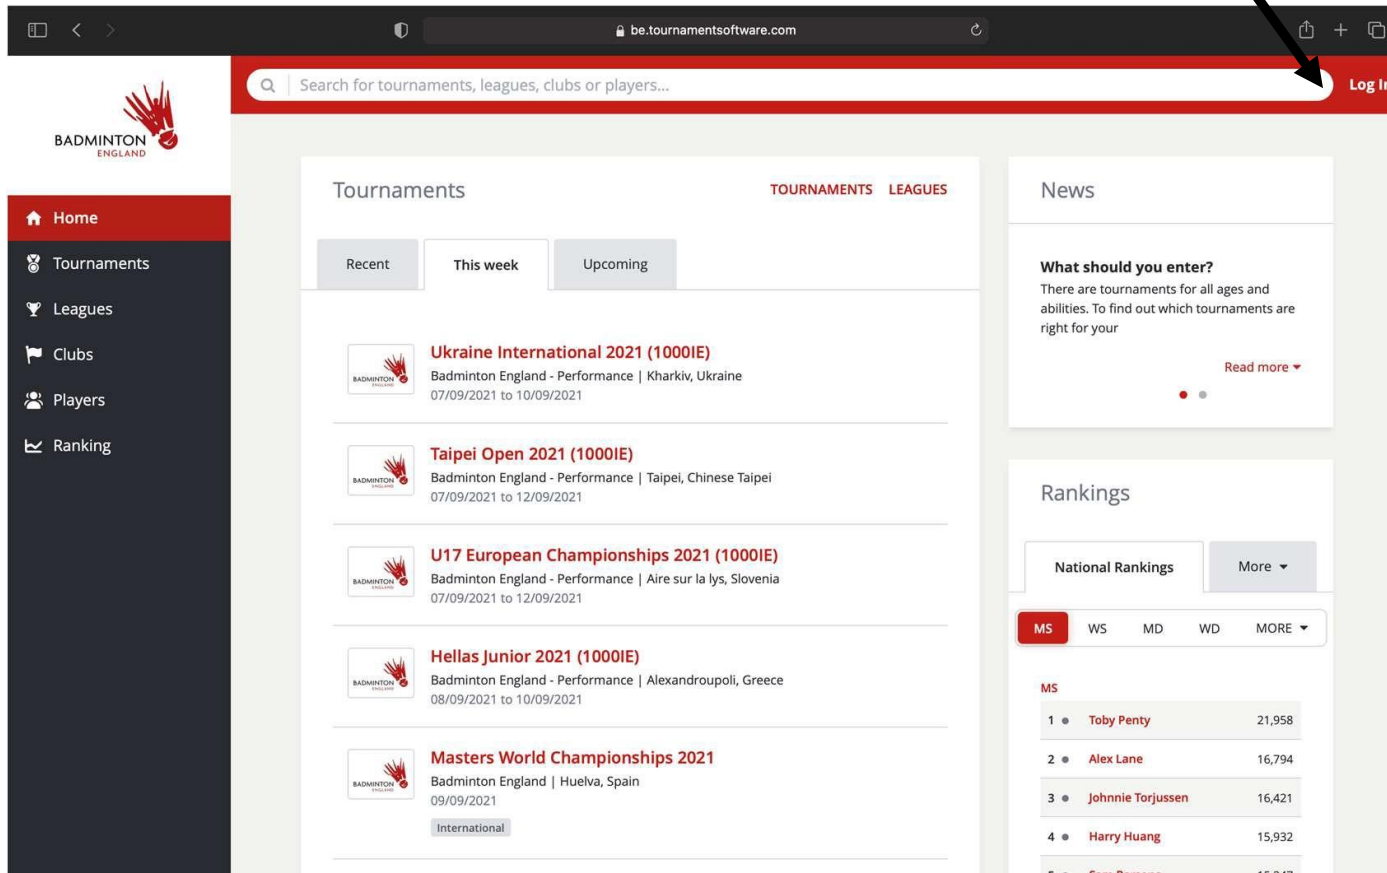

BADMINTON
ENGLAND

Tournament Software Club Admin Guide

Club Matches, Location and Home and Away Entry Step 1 – Click “Log In”

<https://be.tournamentsoftware.com/>

Step 2 – Enter credentials and Login

be.tournamentsoftware.com

Log in

Login name
beuk1022877

Password

LOGIN

[Lost your password?](#) | [Lost your login name?](#)

provided by
tournament
software

Step 3- Select "Leagues" on the left hand side. Search for our league. Then select our League
REMEMBER look for Nottinghamshire League (and then the current year)

The screenshot shows the Badminton England website interface. On the left is a dark navigation menu with the following items: Home, Tournaments, Leagues (highlighted in red), Clubs, Players, Ranking, Other, and Other roles. The main content area has a red header with the 'Badminton ENGLAND' logo and the word 'Leagues'. A search bar contains the text 'Nottinghamshire' and a 'GO' button. Below the search bar, there is a section for '1 Results' with a 'RESET FILTERS' button. The result is a card for 'Nottinghamshire League 2023-2024' with a small logo, the location 'Nottinghamshire | Nottinghamshire', and the dates '12/09/2023 to 29/04/2024'. To the right of the results is a 'Filters' panel with a 'RESET FILTERS' button. The filters include: 'Date' with 'From' (08/07/2023) and 'to' (22/07/2024) dropdowns; 'Location' with a 'Country' dropdown; and 'Online entry' with an unchecked checkbox labeled 'Open for entries'. The top right corner of the page shows 'Sion Severn' and a user profile icon 'SS'.