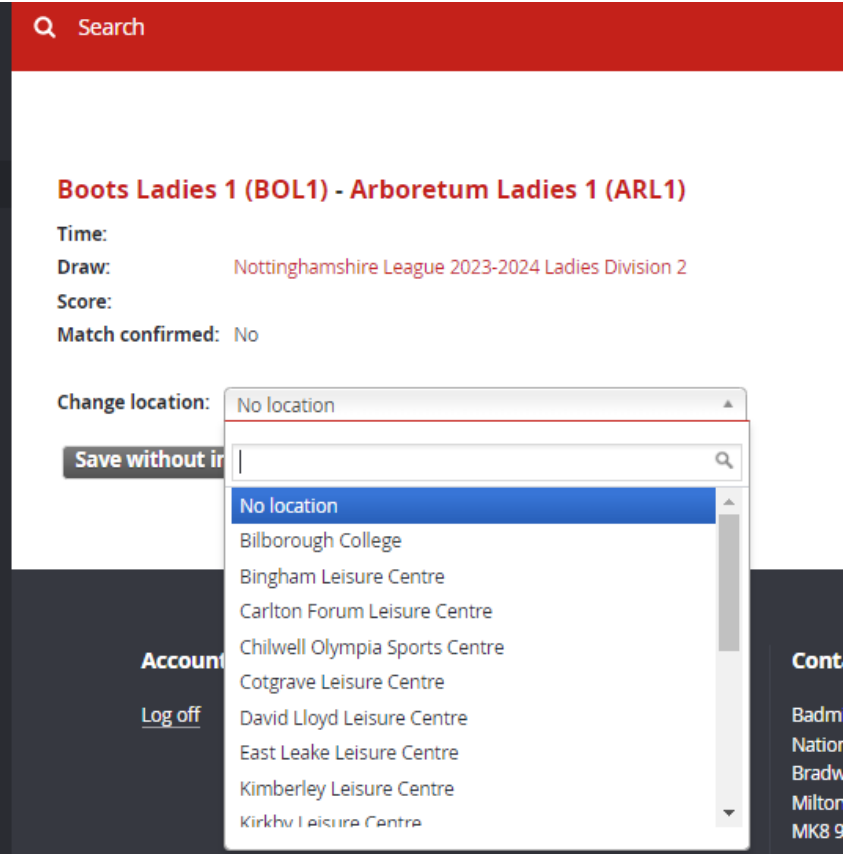

Step 8 – Select “Relocate match” to add location of the match. From the drop down select the correct locations and then select “Save”